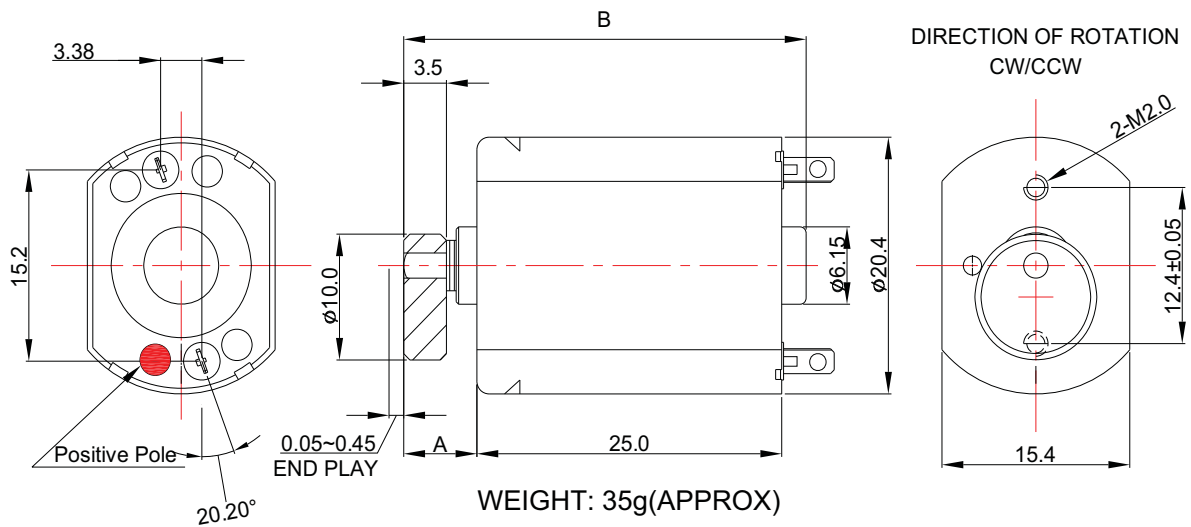

NFP-320-001

Features:

- Copper Eccentric Wheel
- Precious Metal Brush
- Medical End Cap
- Carbon Steel Shaft

Applications:

- Adult Toy
- Massager
- Beauty Apparatus

Customization:

- Length A,B
- Technical Data
- Eccentric Wheel

Technical Data:

MODEL	VOLTAGE		Start Voltage	SPEED	RATED		STALL CURRENT
	OPERATING RANGE	NOMINAL V			CURRENT A	LOAD (Unit:mm)	
		V	V	r/min	A		A
NFP-320-001	1.0-4.0	3	0.8	10500	0.9	$\phi 10.0 \times 3.5$	3.8